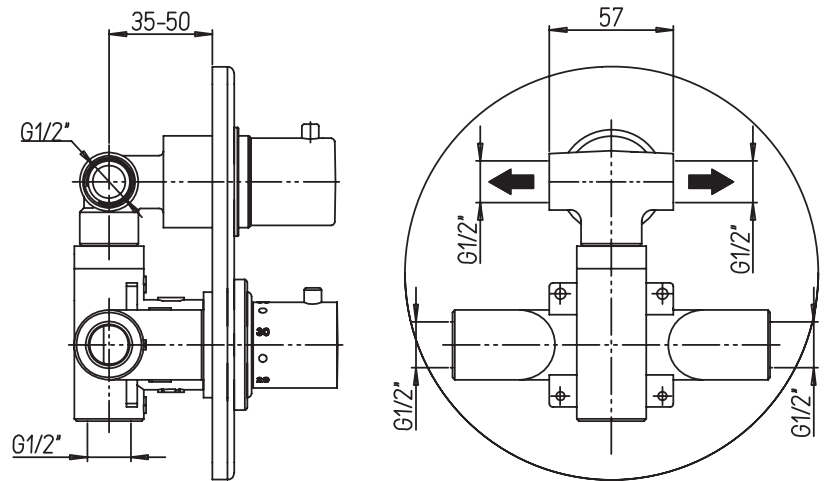

#pa042

Thermostatic rough-in with 2 way diverter

Operates one function at a time
5.6 GPM (21.2 L/min.)
Extension kit available