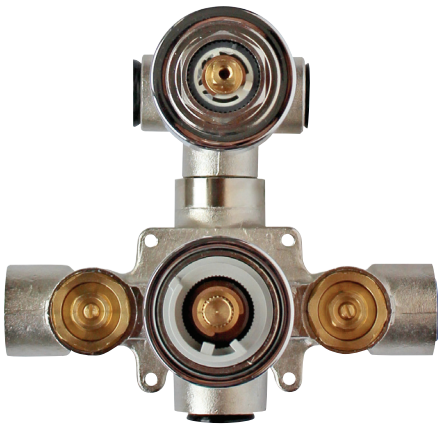

#pa042

Thermostatic rough-in with 2 way diverter

Operates one function at a time
5.6 GPM (21.2 L/min.)
Extension kit available