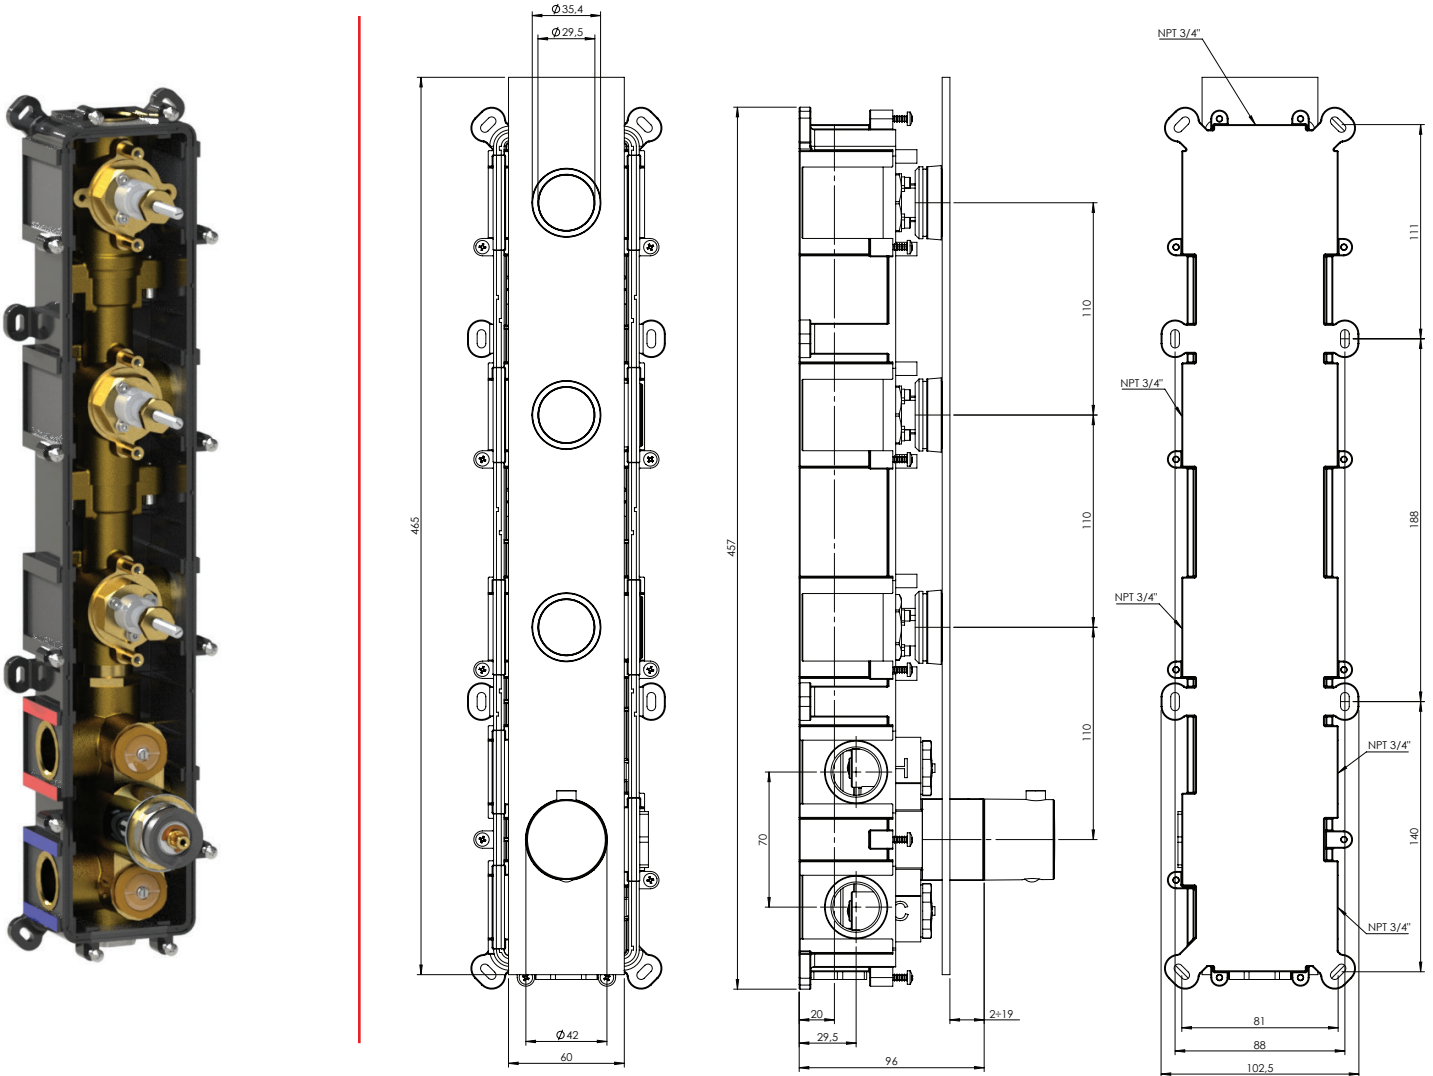

#om064

Thermostatic rough-in with 3 push button controls

Can add independent control
Integrated service stops, filters & back-flow preventers
100% flow when on
13 GPM (49.2 L/min.)
Extension available