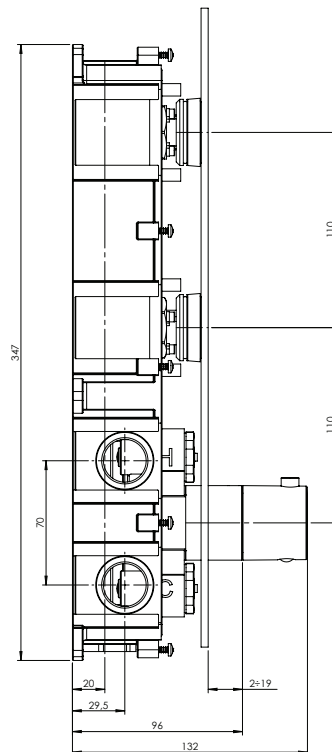

## #om063

Thermostatic rough-in with 2 push button controls

- Can add independent control
- Integrated service stops, filters & back-flow preventers
- Rough-in can be mounted horizontally or vertically
- 100% flow when on
- 13 GPM (49.2 L/min.)
- Extension available