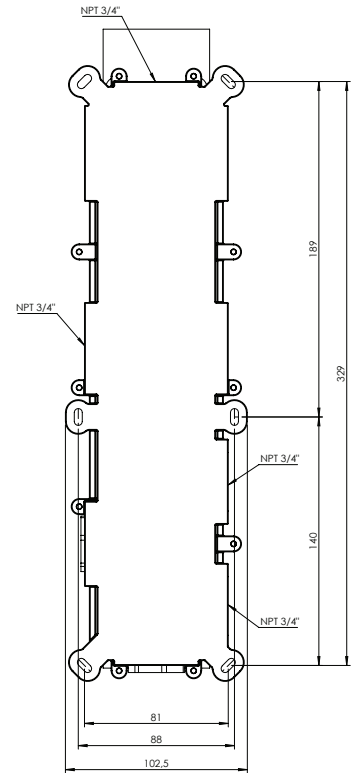

## #om063

Thermostatic rough-in with 2 push button controls

- Can add independent control
- Integrated service stops, filters & back-flow preventers
- Rough-in can be mounted horizontally or vertically
- 100% flow when on
- 13 GPM (49.2 L/min.)
- Extension available