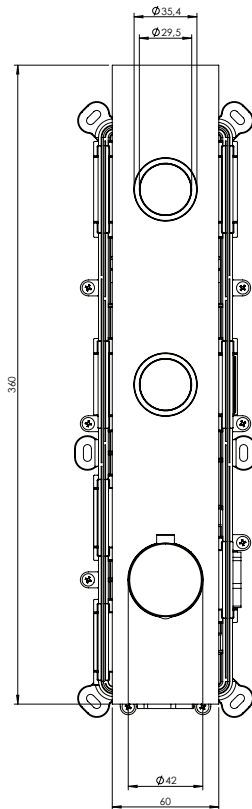

## #om063

Thermostatic rough-in with 2 push button controls

- Can add independent control
- Integrated service stops, filters & back-flow preventers
- Rough-in can be mounted horizontally or vertically
- 100% flow when on
- 13 GPM (49.2 L/min.)
- Extension available