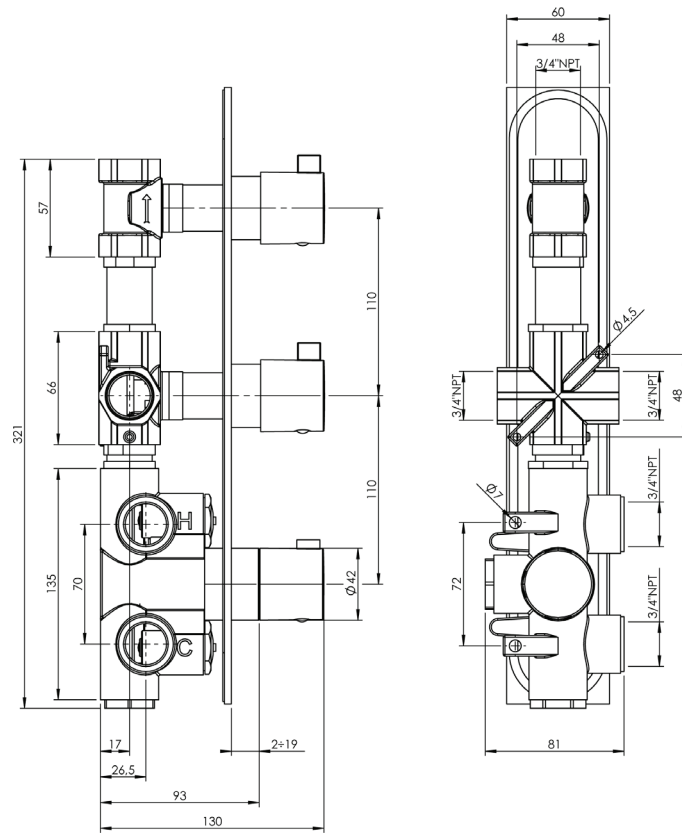

Program 1 #89013RT

Trim for rough-in om013

Order om013 rough-in separately
2³/₈" x 14¹/₈"

Finish: Chrome (#99)