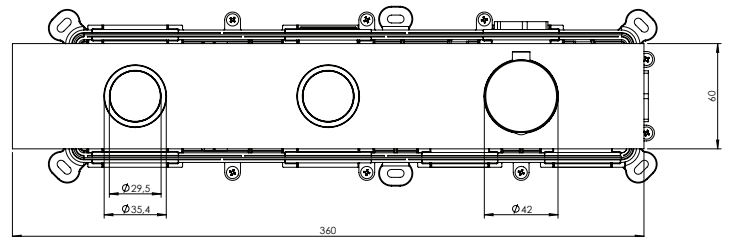

Lexus #68068T

Trim for rough-in om063

Order om063 rough-in separately
14^{1/8}" x 2^{3/8}"

Finishes: Chrome (#99)