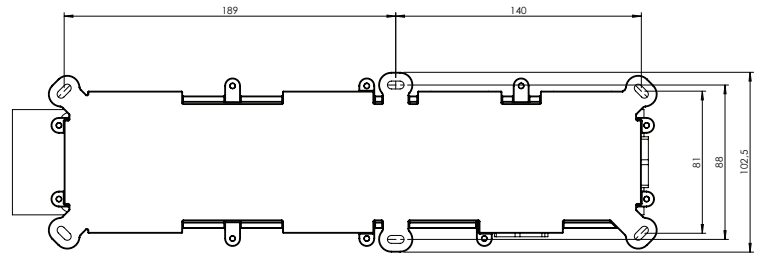

Lexus #68068T

Trim for rough-in om063

Order om063 rough-in separately
14^{1/8}" x 2^{3/8}"

Finishes: Chrome (#99)