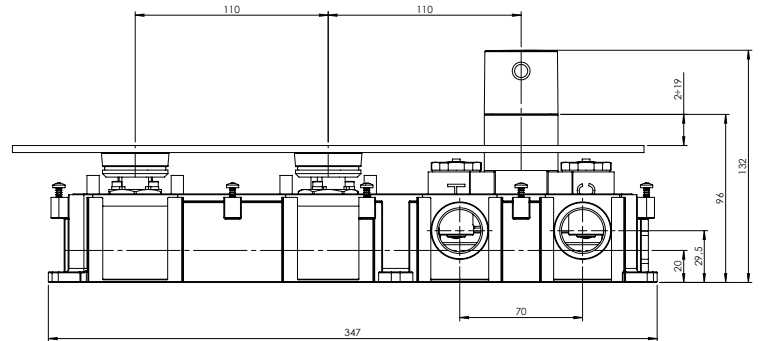

Lexus #68068T

Trim for rough-in om063

Order om063 rough-in separately
14^{1/8}" x 2^{3/8}"

Finishes: Chrome (#99)