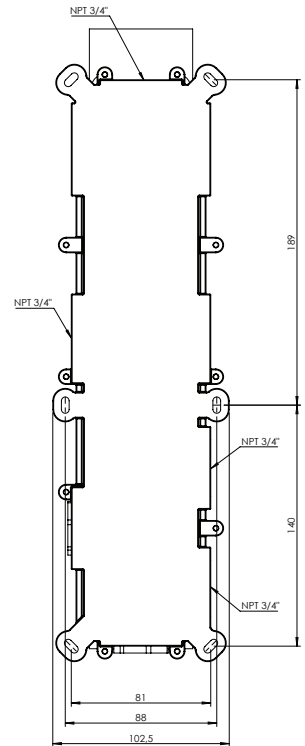

Lexus #68063T

Trim for rough-in om063

Order om063 rough-in separately
14^{1/8}" x 2^{3/8}"

Finishes: Chrome (#99)
Matt black (#175)