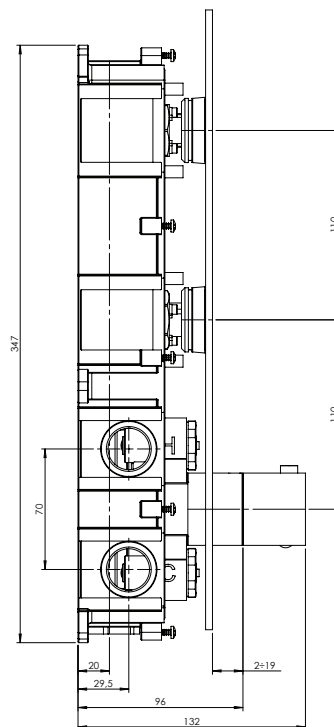

Lexus #68063T

Trim for rough-in om063

Order om063 rough-in separately
14^{1/8}" x 2^{3/8}"

Finishes: Chrome (#99)
Matt black (#175)