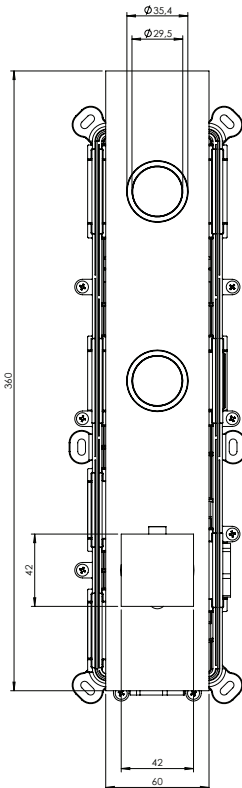

Lexus #68063T

Trim for rough-in om063

Order om063 rough-in separately
14^{1/8}" x 2^{3/8}"

Finishes: Chrome (#99)
Matt black (#175)