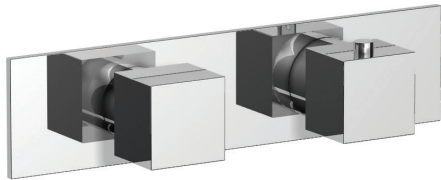

Lexus #68017T

Trim for rough-in om012

Order om012 rough-in separately
9^{7/8}" x 2^{3/8}"

Finish: Chrome (#99)