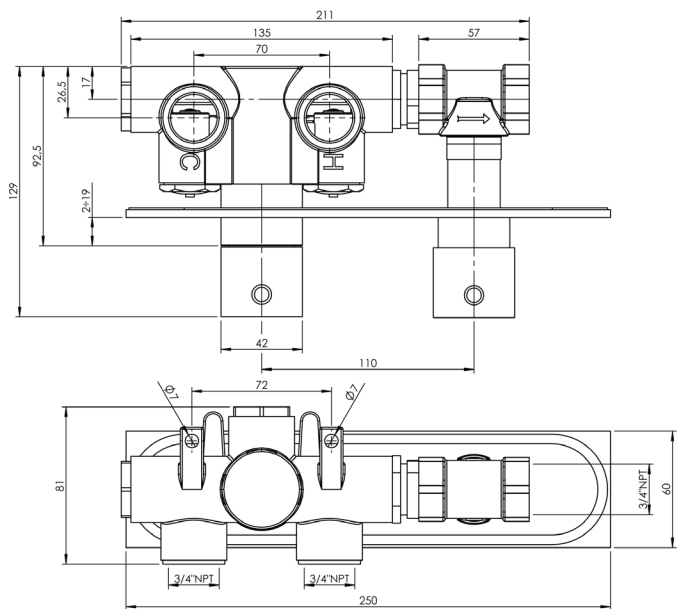

Lexus #68017T

Trim for rough-in om012

Order om012 rough-in separately
9^{7/8}" x 2^{3/8}"

Finish: Chrome (#99)