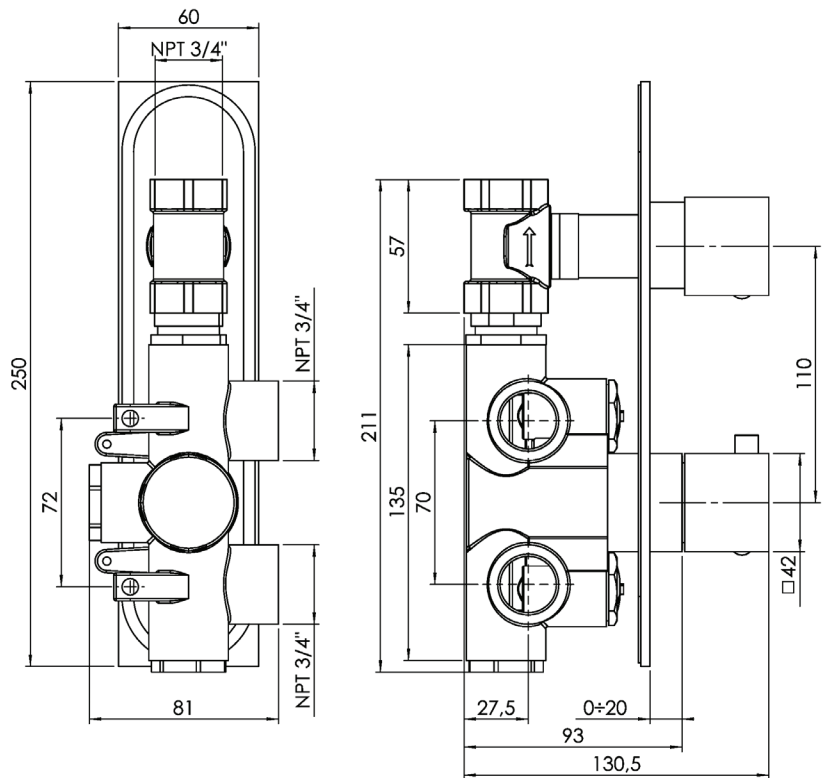

## Lexus #68012T

Trim for rough-in om012

Order om012 rough-in separately  
2<sup>3</sup>/<sub>8</sub>" x 9<sup>7</sup>/<sub>8</sub>"

Finish: Chrome (#99)