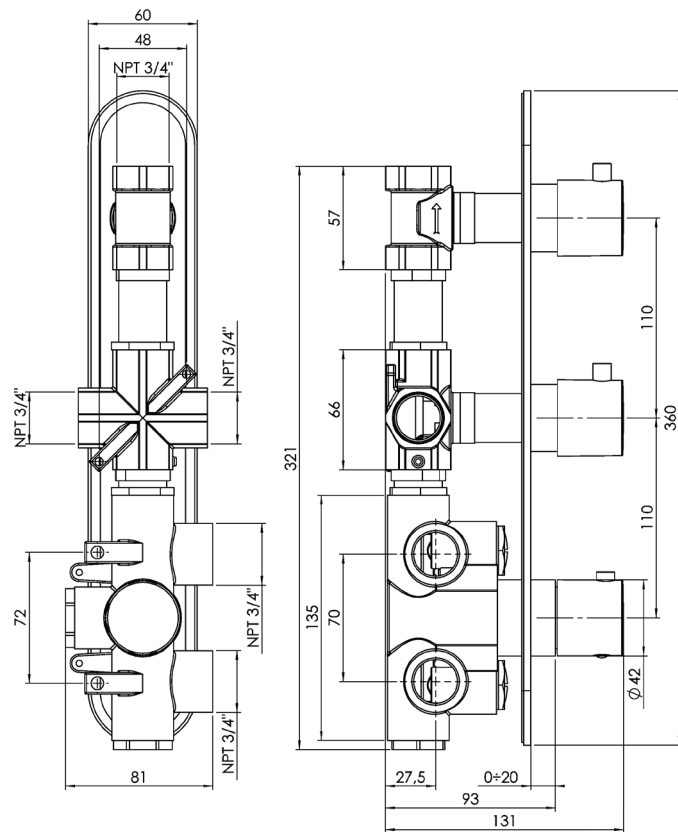

Volero #66013RT

Trim for rough-in om013

Order om013 rough-in separately
2³/₈" x 14¹/₈"

Finish: Chrome (#99)