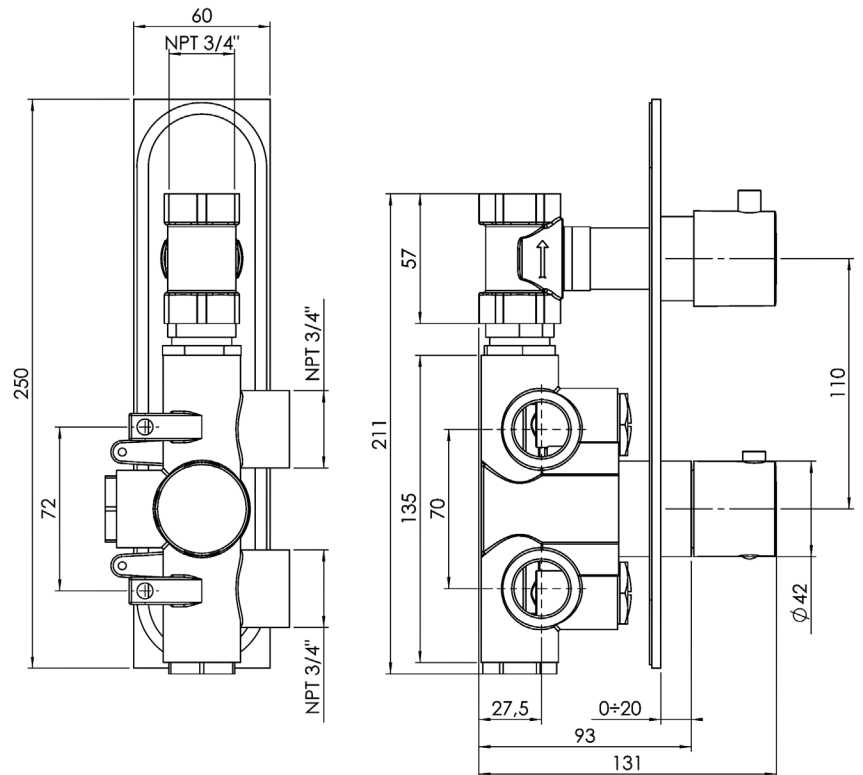

Volero #66012T

Trim for rough-in om012

Order om012 rough-in separately
2³/₈" x 9⁷/₈"

Finish: Chrome (#99)