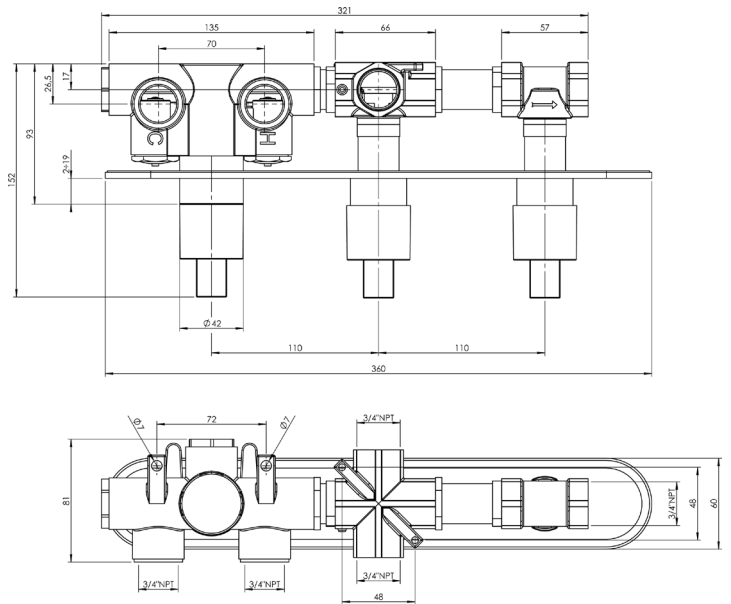

Edge #64018T

Trim for rough-in om013

Order om013 rough-in separately
14^{1/8}" x 2^{3/8}"

Finish: Chrome (#99)