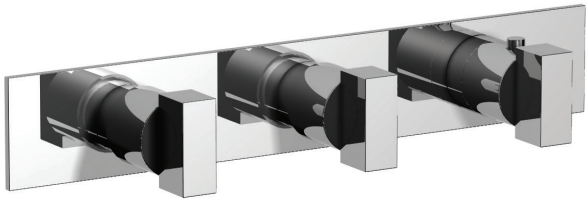

Edge #64018T

Trim for rough-in om013

Order om013 rough-in separately
14^{1/8}" x 2^{3/8}"

Finish: Chrome (#99)