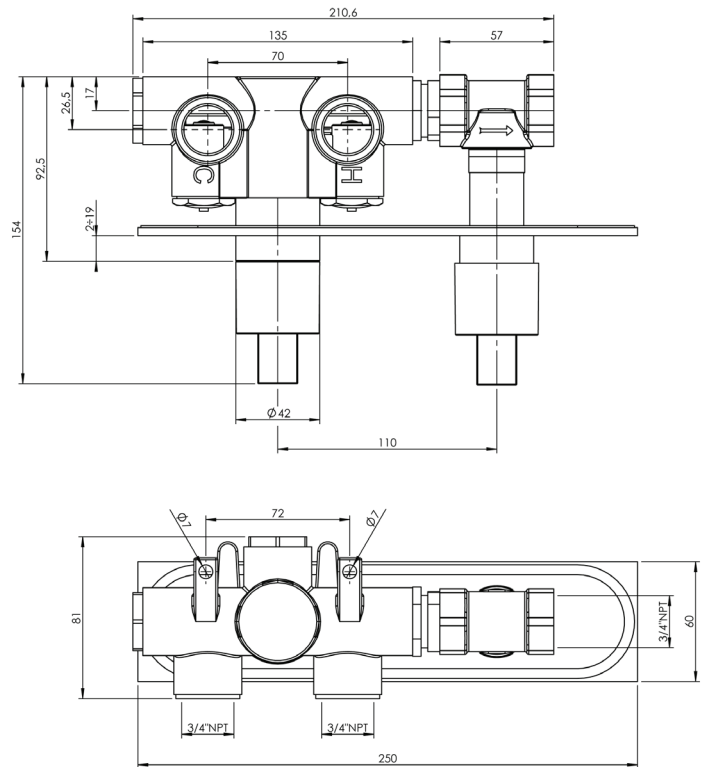

Edge #64017T

Trim for rough-in om012

Order om012 rough-in separately
9⁷/₈" x 2³/₈"

Finish: Chrome (#99)