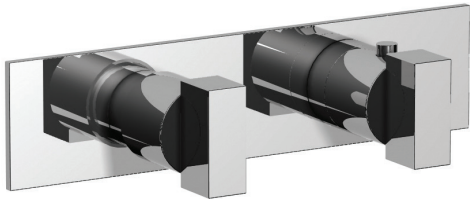

Edge #64017T

Trim for rough-in om012

Order om012 rough-in separately
9⁷/₈" x 2³/₈"

Finish: Chrome (#99)