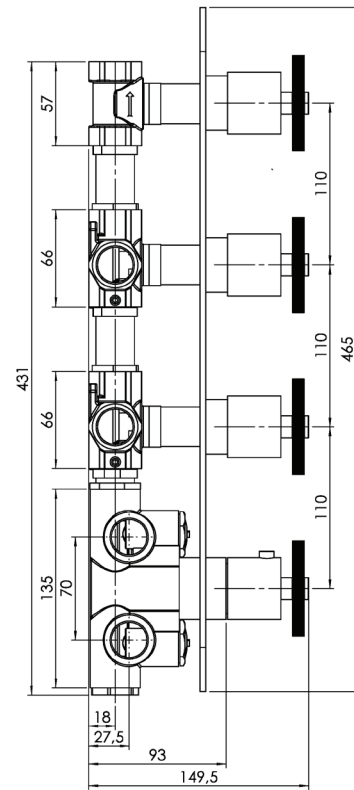

Century #63014RT

Trim for rough-in om014

Order om014 rough-in separately
2³/₈" x 18¹/₄"

Finish: Chrome (#99)