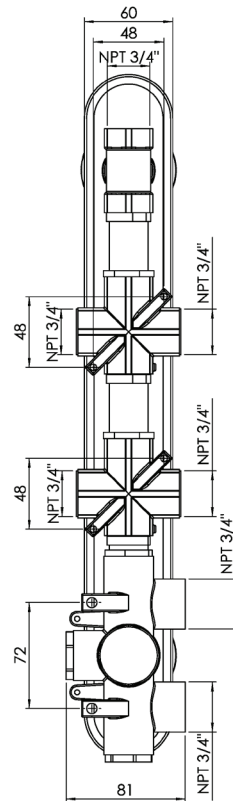

Century #63014RT

Trim for rough-in om014

Order om014 rough-in separately
2³/₈" x 18¹/₄"

Finish: Chrome (#99)