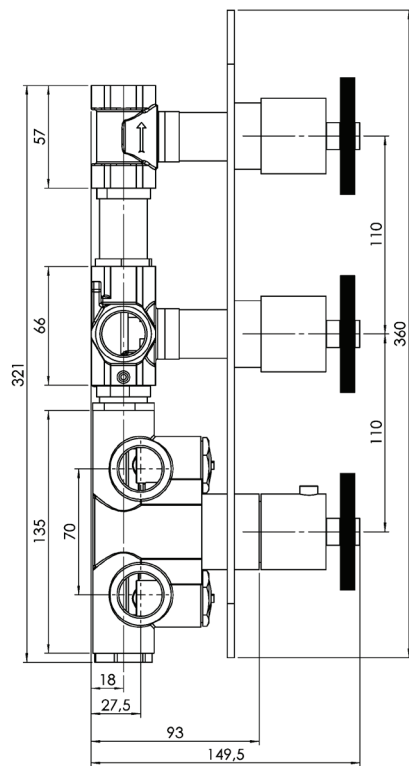

Century #63013RT

Trim for rough-in om013

Order om013 rough-in separately
2³/₈" x 14¹/₈"

Finish: Chrome (#99)