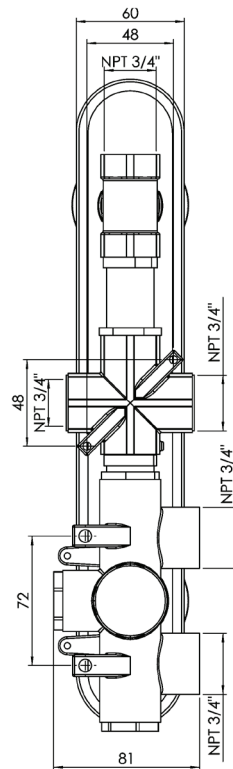

Century #63013RT

Trim for rough-in om013

Order om013 rough-in separately
2³/₈" x 14¹/₈"

Finish: Chrome (#99)