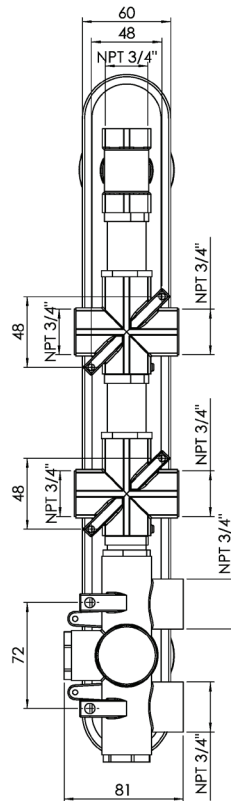

Century #60014RT

Trim for rough-in om014

Order om014 rough-in separately
2³/₈" x 18¹/₄"

Finish: Chrome (#99)