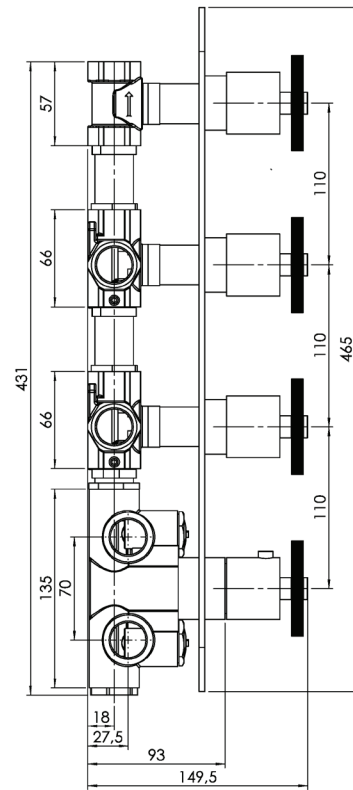

Century #60014RT

Trim for rough-in om014

Order om014 rough-in separately
2³/₈" x 18¹/₄"

Finish: Chrome (#99)