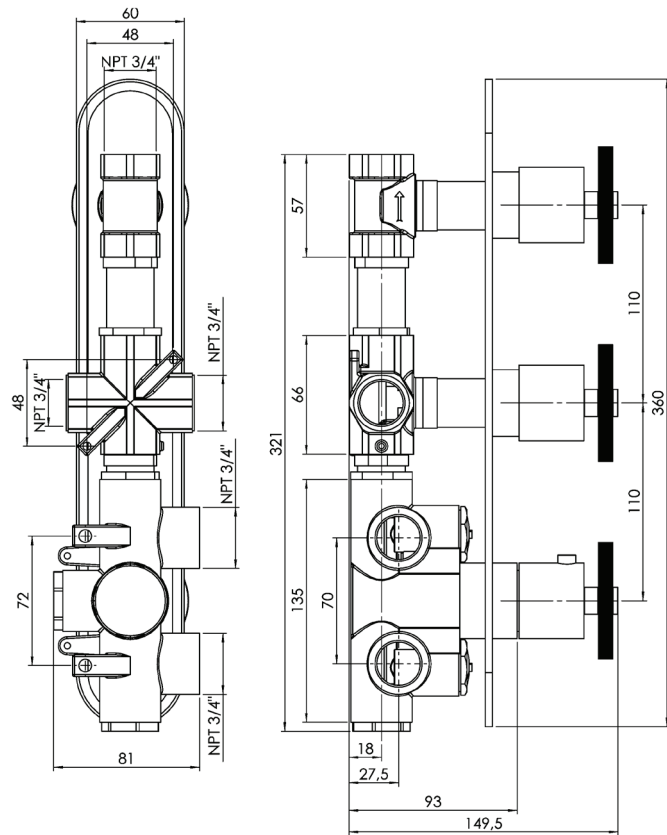

Century #60013RT

Trim for rough-in om013

Order om013 rough-in separately
2³/₈" x 14¹/₈"

Finish: Chrome (#99)