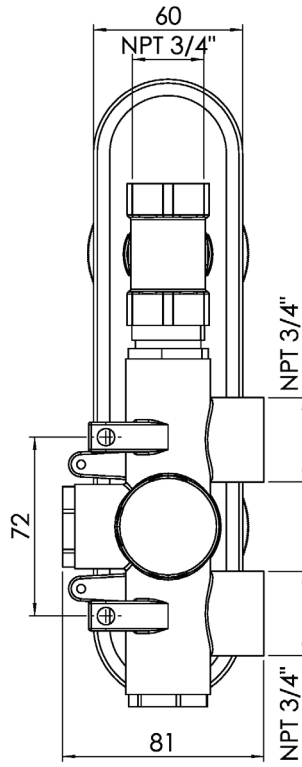

Century #60012RT

Trim for rough-in om012

Order om012 rough-in separately
2³/₈" x 9⁷/₈"

Finish: Chrome (#99)