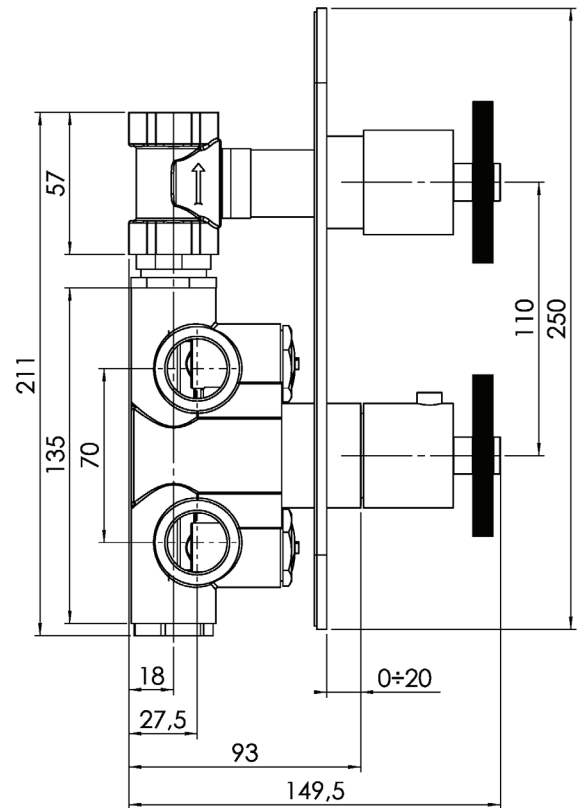

Century #60012RT

Trim for rough-in om012

Order om012 rough-in separately
2³/₈" x 9⁷/₈"

Finish: Chrome (#99)