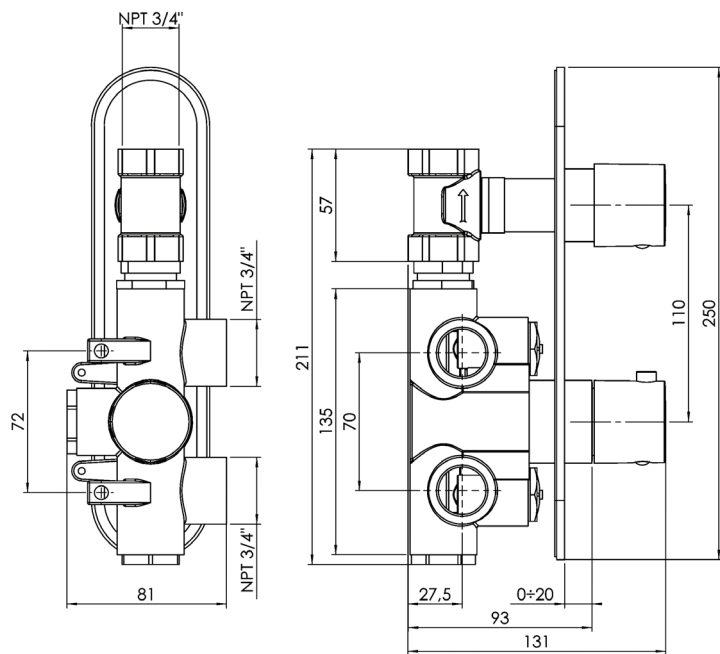

## Volex #47012RT

Trim for rough-in om012

Order om012 rough-in separately  
2<sup>3</sup>/<sub>8</sub>" x 9<sup>7</sup>/<sub>8</sub>"

Finish: Chrome (#99)