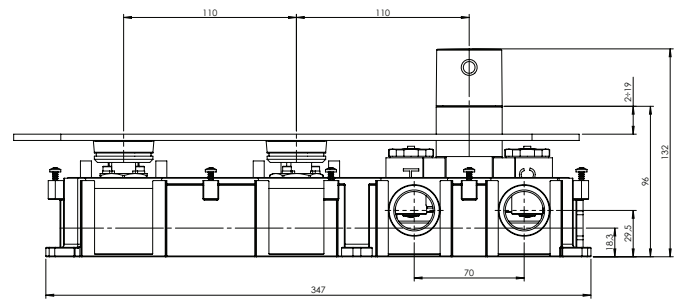

3 Sixty #36068RT

Trim for rough-in om063

Order om063 rough-in separately
14^{1/8}" x 2^{3/8}"

Finish: Chrome (#99)