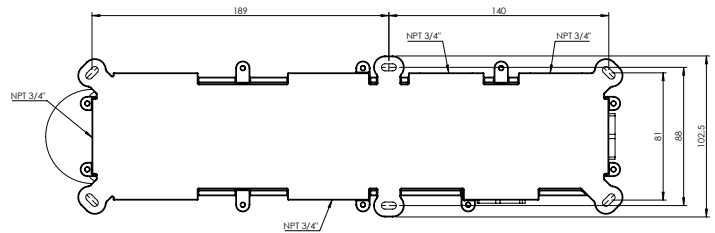

3 Sixty #36068RT

Trim for rough-in om063

Order om063 rough-in separately
14^{1/8}" x 2^{3/8}"

Finish: Chrome (#99)