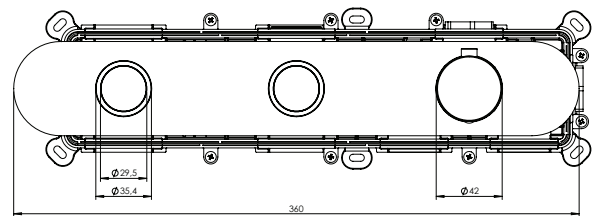

3 Sixty #36068RT

Trim for rough-in om063

Order om063 rough-in separately
14^{1/8}" x 2^{3/8}"

Finish: Chrome (#99)