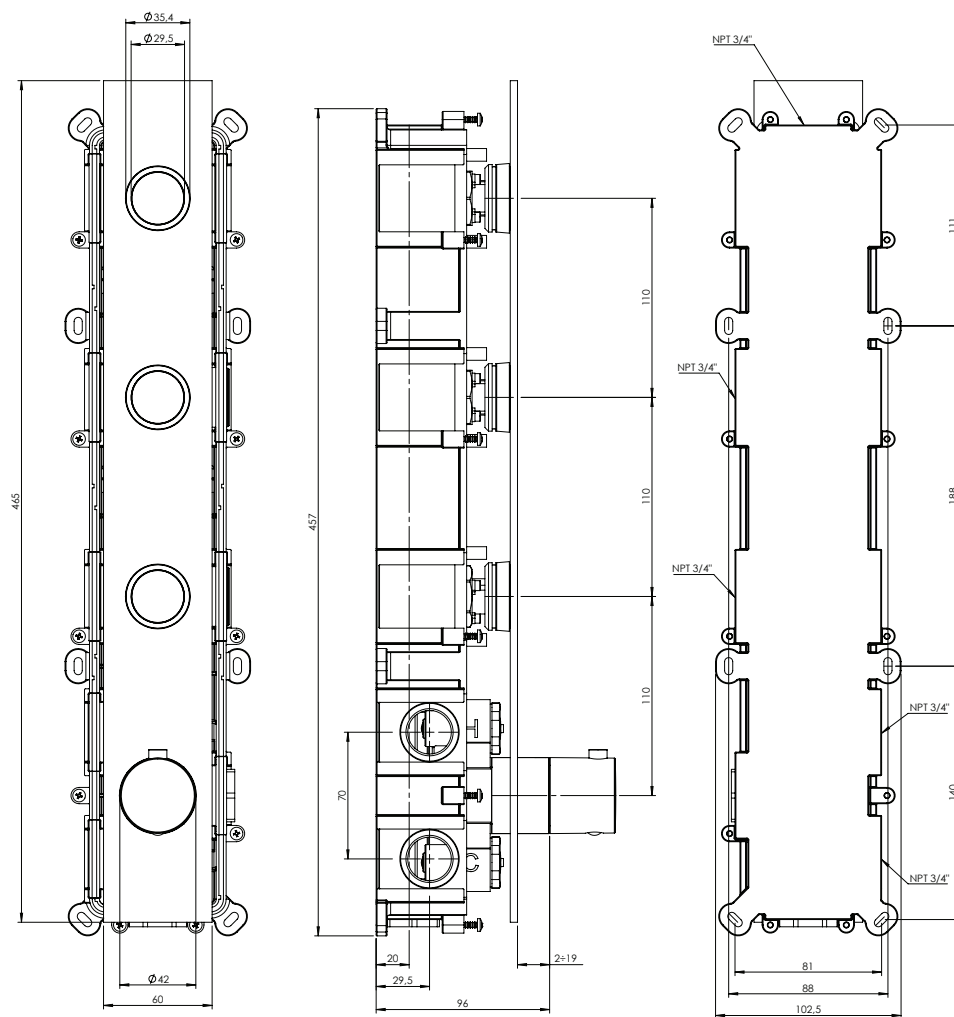

3 Sixty #36064T

Trim for rough-in om064

Order om064 rough-in separately
18^{1/4}" x 2^{3/8}"

Finishes: Chrome (#99)
Matt black (#175)