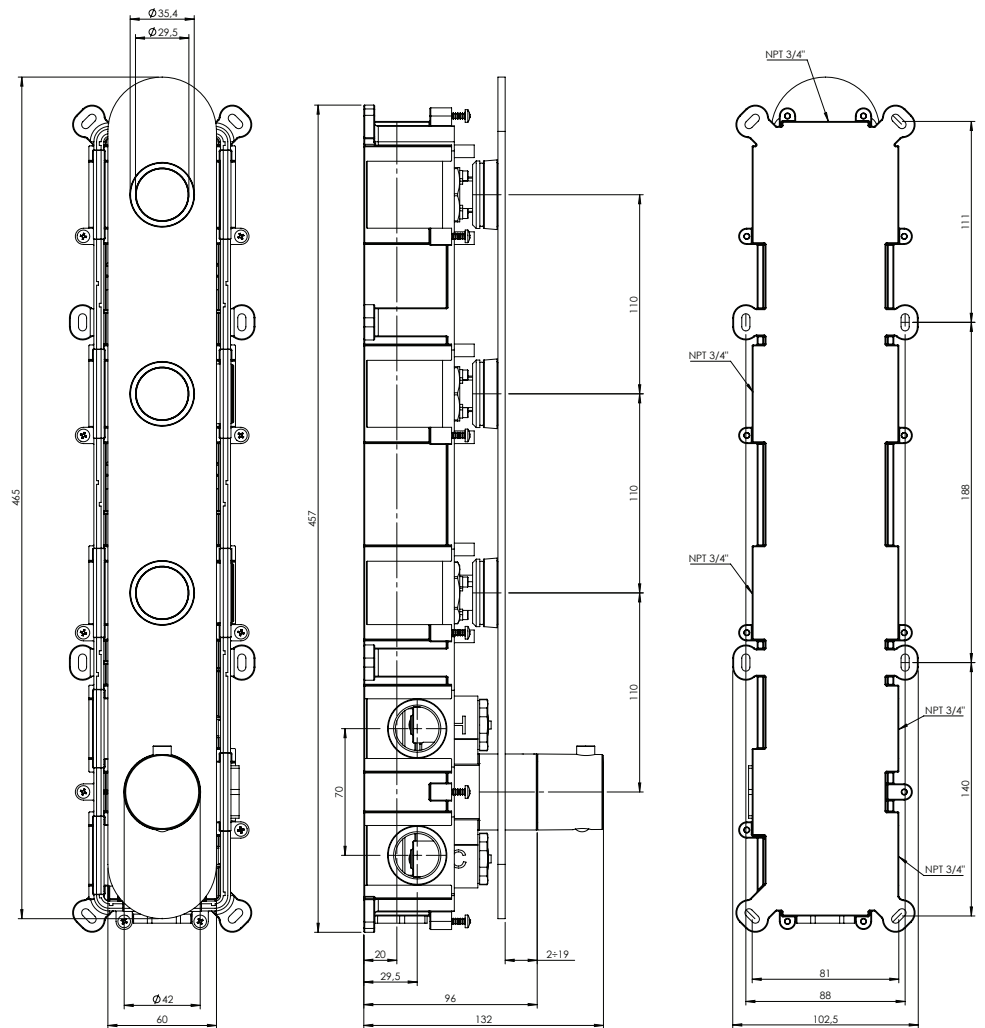

## 3 Sixty #36064RT

Trim for rough-in om064

Order om064 rough-in separately  
18<sup>1/4</sup>" x 2<sup>3/8</sup>"

Finish: Chrome (#99)