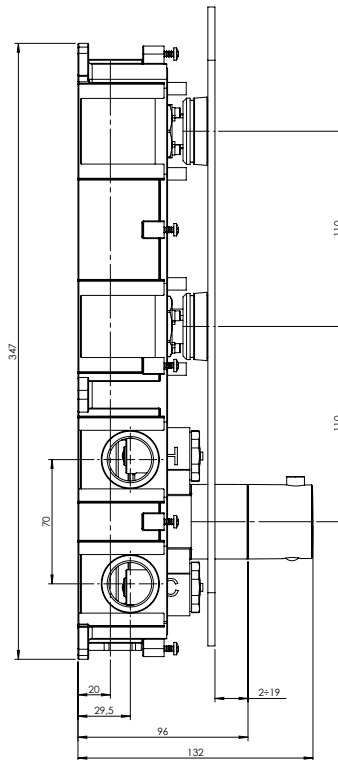

3 Sixty #36063RT

Trim for rough-in om063

Order om063 rough-in separately
14^{1/8}" x 2^{3/8}"

Finish: Chrome (#99)