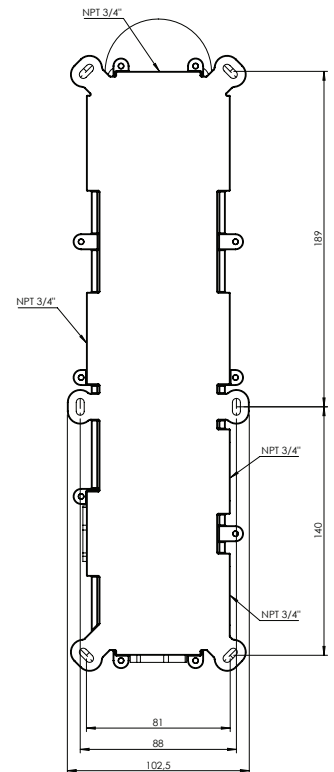

3 Sixty #36063RT

Trim for rough-in om063

Order om063 rough-in separately
14^{1/8}" x 2^{3/8}"

Finish: Chrome (#99)