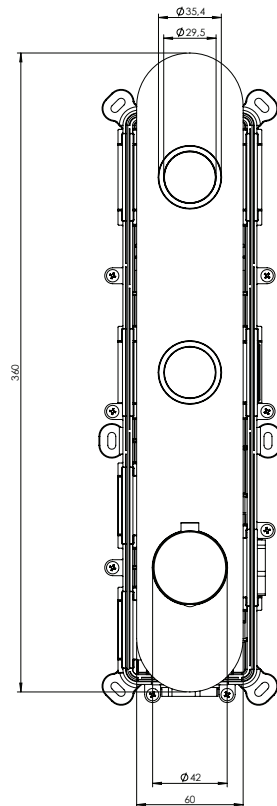

3 Sixty #36063RT

Trim for rough-in om063

Order om063 rough-in separately
14^{1/8}" x 2^{3/8}"

Finish: Chrome (#99)