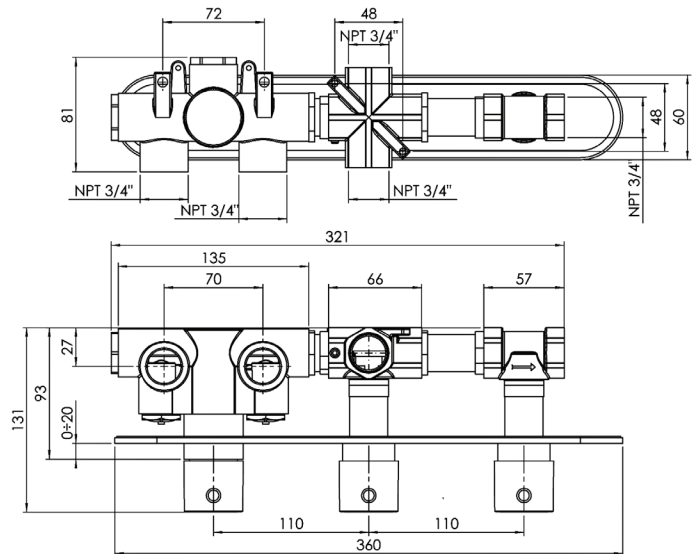

3 Sixty #36018RT

Trim for rough-in om013

Order om013 rough-in separately
14^{1/8}" x 2^{3/8}"

Finish: Chrome (#99)