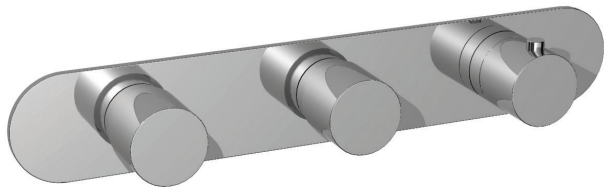

3 Sixty #36018RT

Trim for rough-in om013

Order om013 rough-in separately
14^{1/8}" x 2^{3/8}"

Finish: Chrome (#99)