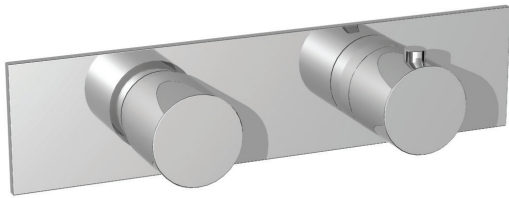

3 Sixty #36017T

Trim for rough-in om012

Order om012 rough-in separately
9^{7/8}" x 2^{3/8}"

Finish: Chrome (#99)