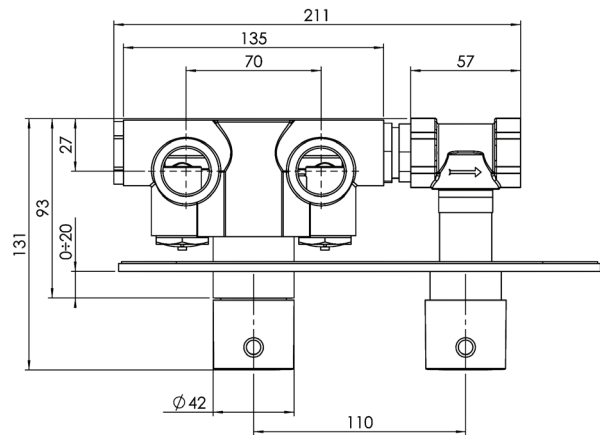

3 Sixty #36017T

Trim for rough-in om012

Order om012 rough-in separately
9^{7/8}" x 2^{3/8}"

Finish: Chrome (#99)