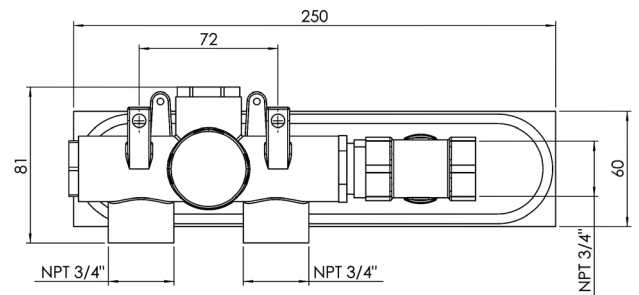

3 Sixty #36017T

Trim for rough-in om012

Order om012 rough-in separately
9^{7/8}" x 2^{3/8}"

Finish: Chrome (#99)