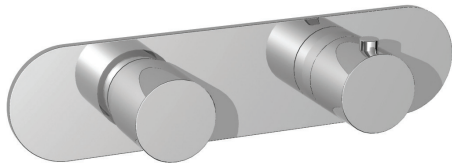

## 3 Sixty #36017RT

Trim for rough-in om012

Order om012 rough-in separately  
9<sup>7/8</sup>" x 2<sup>3/8</sup>"

Finish: Chrome (#99)