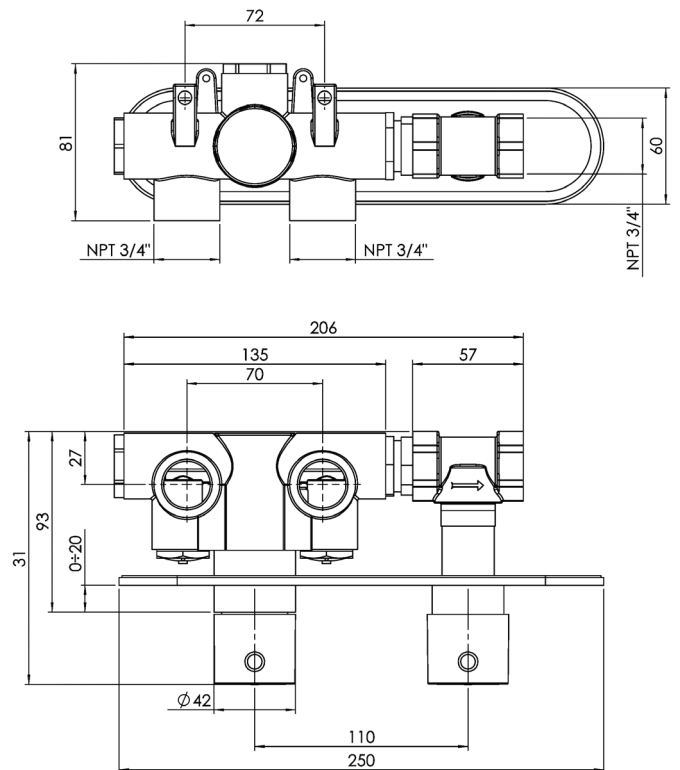

## 3 Sixty #36017RT

Trim for rough-in om012

Order om012 rough-in separately  
9<sup>7/8</sup>" x 2<sup>3/8</sup>"

Finish: Chrome (#99)