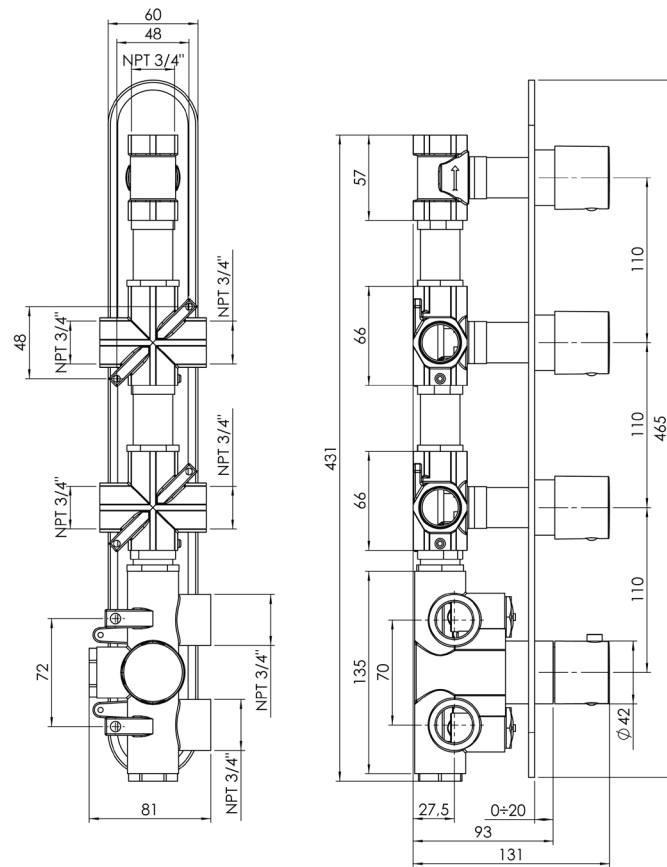

3 Sixty #36014RT

Trim for rough-in om014

Order om014 rough-in separately
2³/₈" x 18¹/₄"

Finish: Chrome (#99)