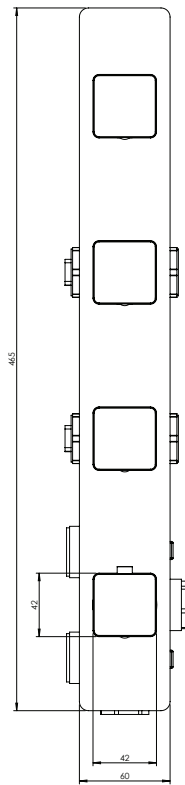

Arona #33014T

Trim for rough-in om014

Order om014 rough-in separately
2³/₈" x 1⁸/₄"

Finish: Chrome (#99)