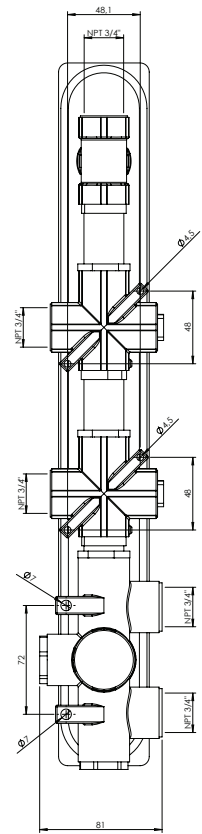

Arona #33014T

Trim for rough-in om014

Order om014 rough-in separately
2³/₈" x 1⁸/₄"

Finish: Chrome (#99)