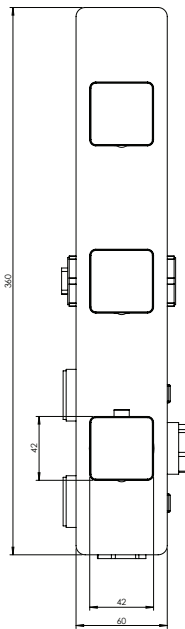

## Arona #33013T

Trim for rough-in om013

Order om013 rough-in separately  
2<sup>3</sup>/<sub>8</sub>" x 14<sup>1</sup>/<sub>8</sub>"

Finish: Chrome (#99)