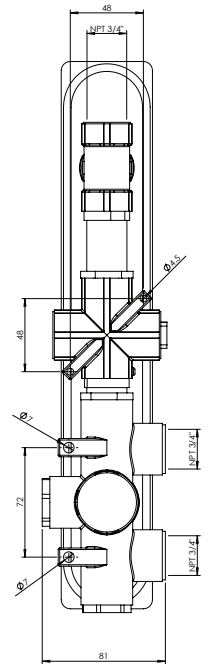

## Arona #33013T

Trim for rough-in om013

Order om013 rough-in separately  
2<sup>3</sup>/<sub>8</sub>" x 14<sup>1</sup>/<sub>8</sub>"

Finish: Chrome (#99)