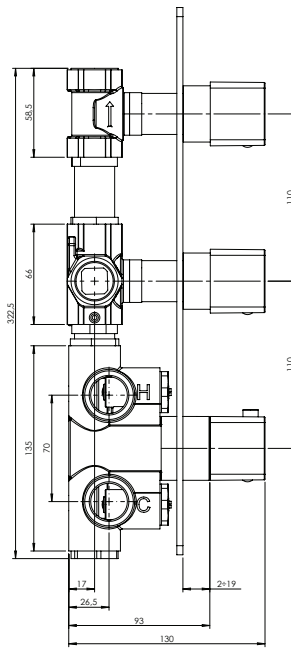

## Arona #33013T

Trim for rough-in om013

Order om013 rough-in separately  
2<sup>3</sup>/<sub>8</sub>" x 14<sup>1</sup>/<sub>8</sub>"

Finish: Chrome (#99)