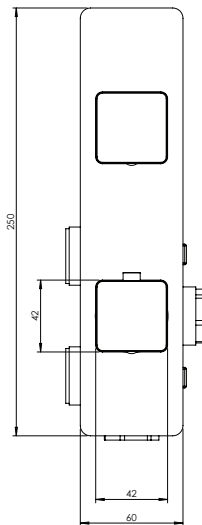

Arona #33012T

Trim for rough-in om012

Order om012 rough-in separately
2³/₈" x 9⁷/₈"

Finish: Chrome (#99)