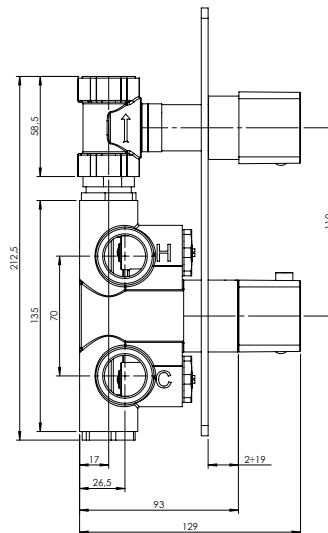

Arona #33012T

Trim for rough-in om012

Order om012 rough-in separately
2³/₈" x 9⁷/₈"

Finish: Chrome (#99)