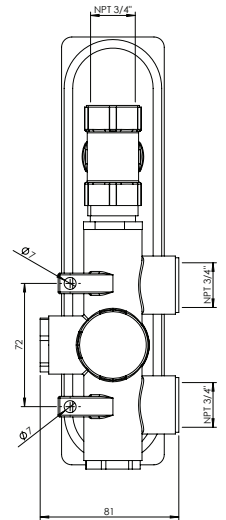

Arona #33012T

Trim for rough-in om012

Order om012 rough-in separately
2³/₈" x 9⁷/₈"

Finish: Chrome (#99)