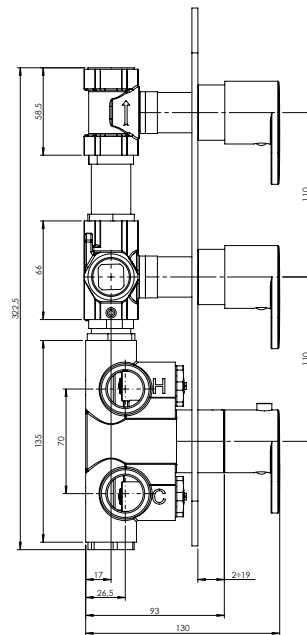

Smart #27013RT

Trim for rough-in om013

Order om013 rough-in separately
2³/₈" x 14¹/₈"

Finish: Chrome (#99)