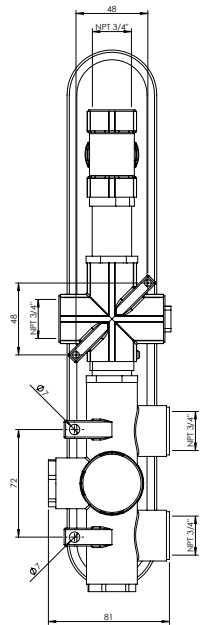

Smart #27013RT

Trim for rough-in om013

Order om013 rough-in separately
2³/₈" x 14¹/₈"

Finish: Chrome (#99)