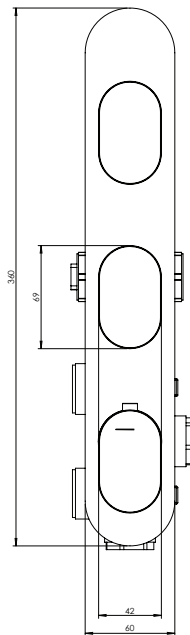

Smart #27013RT

Trim for rough-in om013

Order om013 rough-in separately
2³/₈" x 14¹/₈"

Finish: Chrome (#99)