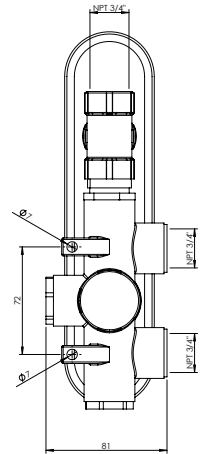

Smart #27012RT

Trim for rough-in om012

Order om012 rough-in separately
2³/₈" x 9⁷/₈"

Finish: Chrome (#99)