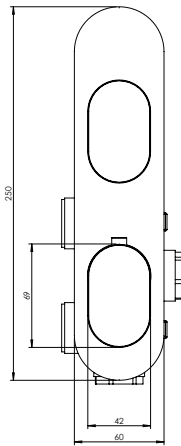

Smart #27012RT

Trim for rough-in om012

Order om012 rough-in separately
2³/₈" x 9⁷/₈"

Finish: Chrome (#99)