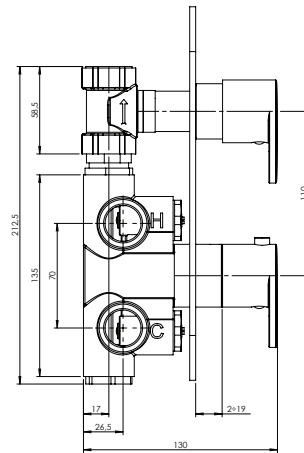

Smart #27012RT

Trim for rough-in om012

Order om012 rough-in separately
2³/₈" x 9⁷/₈"

Finish: Chrome (#99)